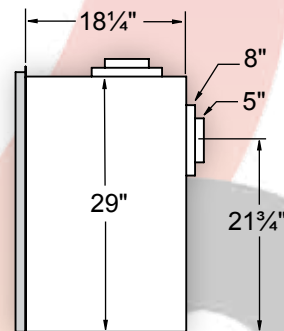

# *L38DF Reference Dimensions*

**Top View**

**Front View**

**Side View**

**Models Included:** L38DFN L38DFL  
L38DFNI L38DFLI

Consult the owner's manual for complete installation instructions and proper clearances to combustible surfaces prior to installing fireplace.  
All specifications, framing dimensions, product designs, materials and colors are subject to change without notice. The actual flame pattern and color may vary slightly from the illustrations. Diagrams and illustrations are not to scale.