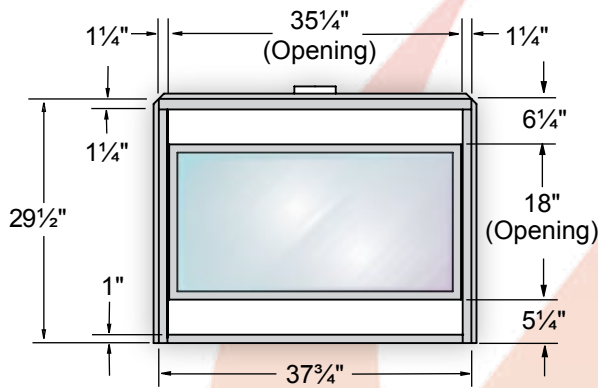

# *L38DF Reference Dimensions*

**Top View**

**Front View**

**Side View**

**Models Included:** L38DFN L38DFL  
L38DFNI L38DFLI

Consult the owner's manual for complete installation instructions and proper clearances to combustible surfaces prior to installing fireplace.  
All specifications, framing dimensions, product designs, materials and colors are subject to change without notice. The actual flame pattern and color may vary slightly from the illustrations. Diagrams and illustrations are not to scale.