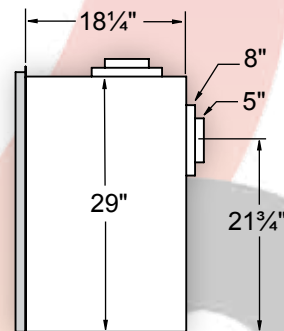

L38DF Reference Dimensions

Top View

Front View

Side View

Models Included: L38DFN L38DFL
L38DFNI L38DFLI

Consult the owner's manual for complete installation instructions and proper clearances to combustible surfaces prior to installing fireplace.
All specifications, framing dimensions, product designs, materials and colors are subject to change without notice. The actual flame pattern and color may vary slightly from the illustrations. Diagrams and illustrations are not to scale.