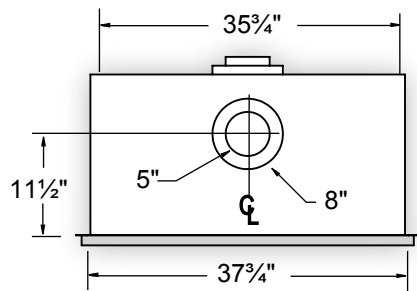

# *L38DF Reference Dimensions*

**Top View**

**Front View**

**Side View**

**Models Included:** L38DFN L38DFL  
L38DFNI L38DFLI

Consult the owner's manual for complete installation instructions and proper clearances to combustible surfaces prior to installing fireplace.  
All specifications, framing dimensions, product designs, materials and colors are subject to change without notice. The actual flame pattern and color may vary slightly from the illustrations. Diagrams and illustrations are not to scale.