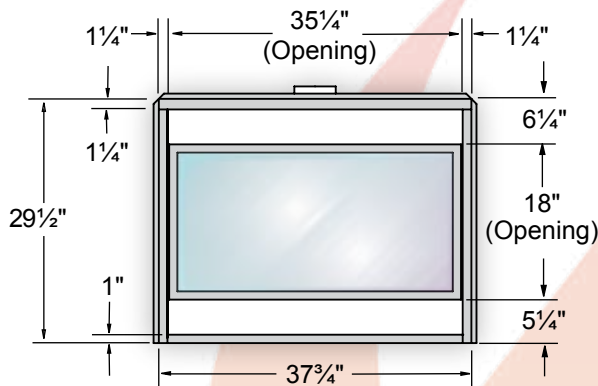

L38DF Reference Dimensions

Top View

Front View

Side View

Models Included: L38DFN L38DFL
L38DFNI L38DFLI

Consult the owner's manual for complete installation instructions and proper clearances to combustible surfaces prior to installing fireplace.
All specifications, framing dimensions, product designs, materials and colors are subject to change without notice. The actual flame pattern and color may vary slightly from the illustrations. Diagrams and illustrations are not to scale.