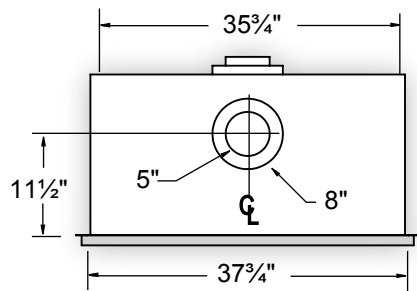

L38DF Reference Dimensions

Top View

Front View

Side View

Models Included: L38DFN L38DFL
L38DFNI L38DFLI

Consult the owner's manual for complete installation instructions and proper clearances to combustible surfaces prior to installing fireplace.
All specifications, framing dimensions, product designs, materials and colors are subject to change without notice. The actual flame pattern and color may vary slightly from the illustrations. Diagrams and illustrations are not to scale.