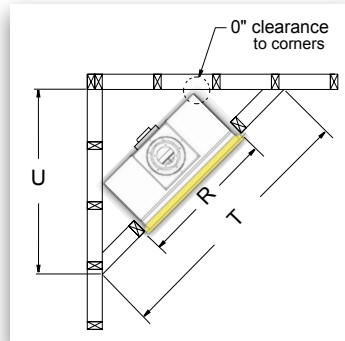

Consult the owner's manual for complete installation instructions and proper clearances to combustible surfaces prior to installing fireplace.

All specifications, framing dimensions, product designs, materials and colors are subject to change without notice. The actual flame pattern and color may vary slightly from the illustrations. Diagrams and illustrations are not to scale.

Options & accessories may have associated surcharge.

For more inspiration go to:
www.montigo.com

Framing Dimensions*					
Model#	Q	R	S	T	U
L38DF	35 ¹ / ₄ "	37 ³ / ₄ "	20 ¹ / ₈ "	75"	54 ¹ / ₄ "
L42DF	37"	42"	22 ⁵ / ₈ "	84 ⁷ / ₈ "	60 ⁵ / ₈ "
L52DF	39 ¹ / ₂ "	52"	25 ³ / ₈ "	96 ¹ / ₂ "	68 ¹ / ₄ "