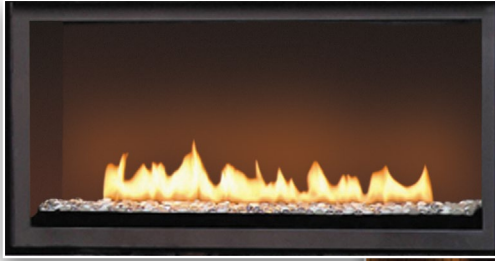

L-Series Single Sided

 **MONTIGO**®
the art of fireplaces

L-Series Single Sided

Direct Vent · Flush Face

L42DF with Firestones shown

L42DF with Fireglass shown on reverse

Unit Dimensions																
Model#	A	B	C	D	E	F	G	H	I	J	K	L	M	N	O	P
L38DF	37 ³ / ₄ "	29 ¹ / ₄ "	35 ¹ / ₄ "	19 ³ / ₈ "	4 ⁷ / ₈ "	5 ¹ / ₄ "	29"	18 ¹ / ₄ "	5"	8"	21 ⁷ / ₈ "	35 ⁵ / ₈ "	11 ³ / ₈ "	31 ¹ / ₂ "	21 ¹ / ₈ "	39 ¹ / ₄ "
L42DF	42"	30 ¹ / ₂ "	39 ¹ / ₂ "	20 ¹ / ₄ "	4 ³ / ₈ "	5 ³ / ₈ "	33 ³ / ₈ "	19 ³ / ₈ "	5"	8"	26 ⁵ / ₈ "	39 ³ / ₈ "	12 ¹ / ₈ "	36 ³ / ₈ "	22 ¹ / ₈ "	43 ³ / ₈ "
L52DF	52"	33 ¹ / ₄ "	47"	21 ³ / ₄ "	6"	5 ³ / ₈ "	33 ¹ / ₂ "	21 ⁵ / ₈ "	5"	8"	28"	47 ³ / ₈ "	14 ³ / ₈ "	37 ³ / ₄ "	24 ¹ / ₄ "	53 ⁵ / ₈ "

Features:

- Clean-Face design allows for brick or tile installation over the fireplace frame
- Convertible using 5"/8" Top or Rear vent
- Linear Contemporary burner with White, Silver, Opaque Fire Stones[†]
- Snap-Lock door system
- Hi/Lo control for adjusting flame level
- Millivolt control with Piezo spark ignition or IPI Electronic Ignition with continuous pilot mode option
- 100% fail-safe shut-off valve
- Screen Barrier

Options:

- Various Firestone and Fireglass media options[†]
- Choose from 2 surrounds*
- Remote Control with flame modulation and digital thermostat
- Various Remote Control options
- Circulating Fans with remote speed control
- Battery backup for uninterrupted operation during power failure.