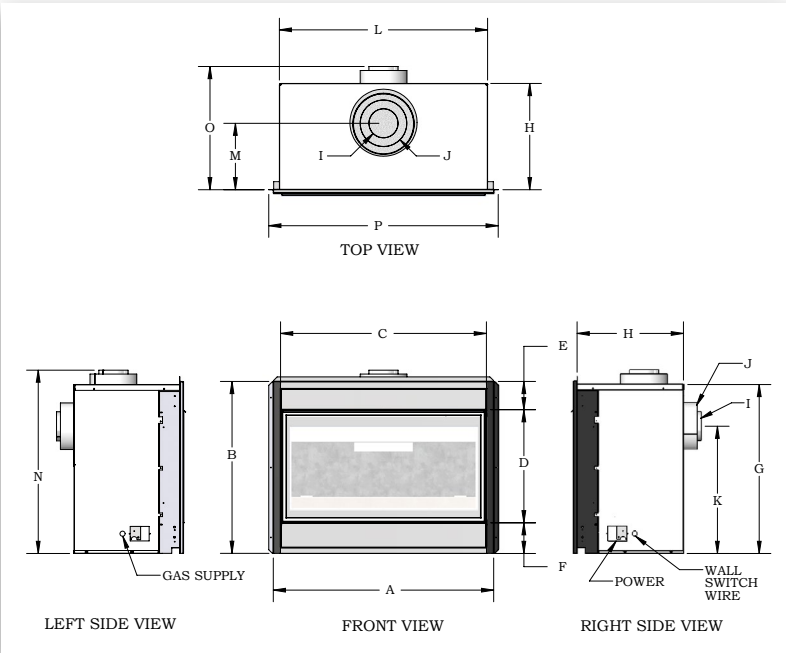

L-Series Single Sided

Direct Vent · Flush Face

Unit Dimensions																
Model#	A	B	C	D	E	F	G	H	I	J	K	L	M	N	O	P
L38DF	37³/₄"	29¹/₄"	35¹/₄"	19³/₈"	4⁷/₈"	5¹/₄"	29"	18¹/₄"	5"	8"	21⁷/₈"	35⁵/₈"	11³/₈"	31¹/₂"	21¹/₈"	39¹/₄"
L42DF	42"	30¹/₂"	39¹/₂"	20¹/₄"	4³/₈"	5³/₈"	33³/₈"	19³/₈"	5"	8"	26⁵/₈"	39³/₈"	12¹/₈"	36³/₈"	22¹/₈"	43³/₈"
L52DF	52"	33¹/₄"	47"	21³/₄"	6"	5³/₈"	33¹/₂"	21⁵/₈"	5"	8"	28"	47³/₈"	14³/₈"	37³/₄"	24¹/₄"	53⁵/₈"

Features:

- ☐ Clean-Face design allows for brick or tile installation over the fireplace frame
- ☐ Convertible using 5"/8" Top or Rear vent
- ☐ Linear Contemporary burner with White, Silver, Opaque Fire Stones[†]
- ☐ Snap-Lock door system
- ☐ Hi/Lo control for adjusting flame level
- ☐ Millivolt control with Piezo spark ignition or IPI Electronic Ignition with continuous pilot mode option
- ☐ 100% fail-safe shut-off valve
- ☐ Screen Barrier

Options:

- ☐ Various Firestone and Fireglass media options[†]
- ☐ Choose from 2 surrounds*
- ☐ Remote Control with flame modulation and digital thermostat
- ☐ Various Remote Control options
- ☐ Circulating Fans with remote speed control
- ☐ Battery backup for uninterrupted operation during power failure.

[†] Go to www.montigo.com for color images

* Please see Fireplace Surround manual for surround dimensions. Framing dimensions may change depending on surround used.

Fireplace BTU/H Input		
Model#	Natural Gas	Liquid Propane
L38DF	25,000	25,000
L42DF	32,000	32,000
L52DF	40,000	40,000

Consult the owner's manual for complete installation instructions and proper clearances to combustible surfaces prior to installing fireplace.

All specifications, framing dimensions, product designs, materials and colors are subject to change without notice. The actual flame pattern and color may vary slightly from the illustrations. Diagrams and illustrations are not to scale.