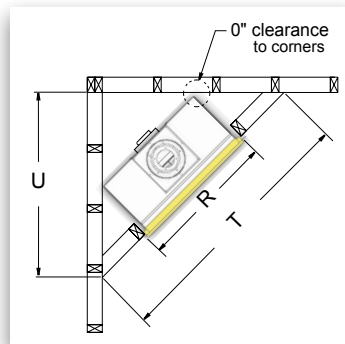

Consult the owner's manual for complete installation instructions and proper clearances to combustible surfaces prior to installing fireplace.

All specifications, framing dimensions, product designs, materials and colors are subject to change without notice. The actual flame pattern and color may vary slightly from the illustrations. Diagrams and illustrations are not to scale.

Options & accessories may have associated surcharge.

For more inspiration go to:
www.montigo.com

Framing Dimensions*					
Model#	Q	R	S	T	U
L38DF	35 ¹ / ₄ "	37 ³ / ₄ "	20 ¹ / ₈ "	75"	54 ¹ / ₄ "
L42DF	37"	42"	22 ⁵ / ₈ "	84 ⁷ / ₈ "	60 ⁵ / ₈ "
L52DF	39 ¹ / ₂ "	52"	25 ³ / ₈ "	96 ¹ / ₂ "	68 ¹ / ₄ "