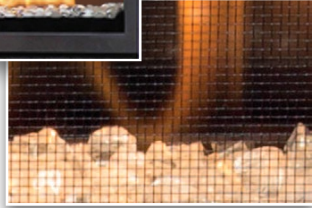

L-Series Single Sided

 **MONTIGO**®
the art of fireplaces

L-Series Single Sided

Direct Vent · Flush Face

L42DF with Firestones shown

L42DF with Fireglass shown on reverse

Unit Dimensions																
Model#	A	B	C	D	E	F	G	H	I	J	K	L	M	N	O	P
L38DF	37 ³ / ₄ "	29 ¹ / ₄ "	35 ¹ / ₄ "	19 ³ / ₈ "	4 ⁷ / ₈ "	5 ¹ / ₄ "	29"	18 ¹ / ₄ "	5"	8"	21 ⁷ / ₈ "	35 ⁵ / ₈ "	11 ³ / ₈ "	31 ¹ / ₂ "	21 ¹ / ₈ "	39 ¹ / ₄ "
L42DF	42"	30 ¹ / ₂ "	39 ¹ / ₂ "	20 ¹ / ₄ "	4 ³ / ₈ "	5 ³ / ₈ "	33 ³ / ₈ "	19 ³ / ₈ "	5"	8"	26 ⁵ / ₈ "	39 ³ / ₈ "	12 ¹ / ₈ "	36 ³ / ₈ "	22 ¹ / ₈ "	43 ³ / ₈ "
L52DF	52"	33 ¹ / ₄ "	47"	21 ³ / ₄ "	6"	5 ³ / ₈ "	33 ¹ / ₂ "	21 ⁵ / ₈ "	5"	8"	28"	47 ³ / ₈ "	14 ³ / ₈ "	37 ³ / ₄ "	24 ¹ / ₄ "	53 ⁵ / ₈ "

Features:

- Clean-Face design allows for brick or tile installation over the fireplace frame
- Convertible using 5"/8" Top or Rear vent
- Linear Contemporary burner with White, Silver, Opaque Fire Stones[†]
- Snap-Lock door system
- Hi/Lo control for adjusting flame level
- Millivolt control with Piezo spark ignition or IPI Electronic Ignition with continuous pilot mode option
- 100% fail-safe shut-off valve
- Screen Barrier