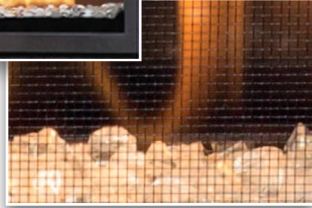

L-Series Single Sided

 **MONTIGO**[®]
the art of fireplaces

L-Series Single Sided

Direct Vent · Flush Face

L42DF with Firestones shown

L42DF with Fireglass shown on reverse

Unit Dimensions																
Model#	A	B	C	D	E	F	G	H	I	J	K	L	M	N	O	P
L38DF	37 ³ / ₄ "	29 ¹ / ₄ "	35 ¹ / ₄ "	19 ³ / ₈ "	4 ⁷ / ₈ "	5 ¹ / ₄ "	29"	18 ¹ / ₄ "	5"	8"	21 ⁷ / ₈ "	35 ⁵ / ₈ "	11 ³ / ₈ "	31 ¹ / ₂ "	21 ¹ / ₈ "	39 ¹ / ₄ "
L42DF	42"	30 ¹ / ₂ "	39 ¹ / ₂ "	20 ¹ / ₄ "	4 ³ / ₈ "	5 ³ / ₈ "	33 ³ / ₈ "	19 ³ / ₈ "	5"	8"	26 ⁵ / ₈ "	39 ³ / ₈ "	12 ¹ / ₈ "	36 ³ / ₈ "	22 ¹ / ₈ "	43 ³ / ₈ "
L52DF	52"	33 ¹ / ₄ "	47"	21 ³ / ₄ "	6"	5 ³ / ₈ "	33 ¹ / ₂ "	21 ⁵ / ₈ "	5"	8"	28"	47 ³ / ₈ "	14 ³ / ₈ "	37 ³ / ₄ "	24 ¹ / ₄ "	53 ⁵ / ₈ "

Features:

- Clean-Face design allows for brick or tile installation over the fireplace frame
- Convertible using 5"/8" Top or Rear vent
- Linear Contemporary burner with White, Silver, Opaque Fire Stones[†]
- Snap-Lock door system
- Hi/Lo control for adjusting flame level
- Millivolt control with Piezo spark ignition or IPI Electronic Ignition with continuous pilot mode option
- 100% fail-safe shut-off valve
- Screen Barrier